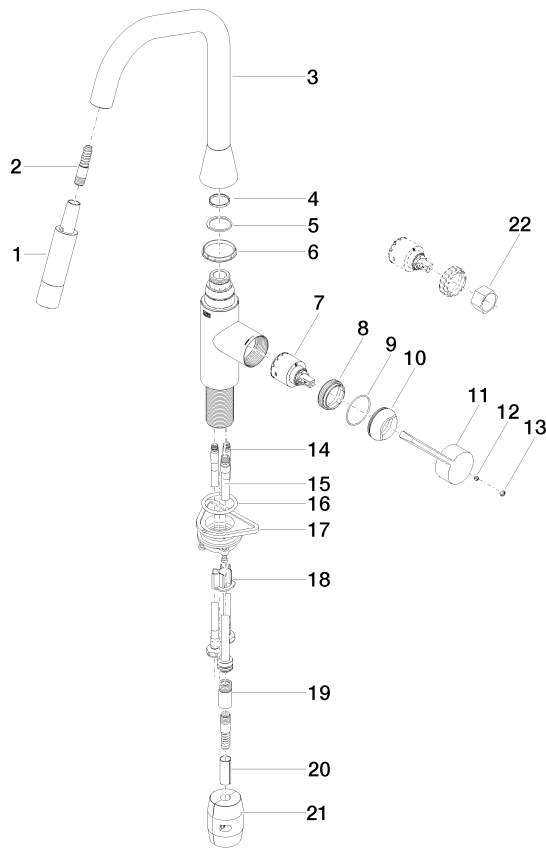

33 875 895

- 240mm projection
- pivotable spout 360°
- Optional swivel limiter available with swivel limiter set 12 821 970 90
- laminar and spray flow
- height of mixer 420 mm
- height up to laminar flow regulator 240 mm
- hole diameter 35 mm
- 2 x pressure hose with 3/8" cap nut
- 1800 mm metal shower hose
- sprayface with anti-scaling system
- max. flow 5.7 l/min at 3 bar flow pressure
- lead-free
- This product can help a building meet the requirements of Green Building Rating Systems, e.g. LEED®, BREEAM®, DGNB

SYNC Single-lever mixer Pull-down with spray function - Chrome

SYNC

33 875 895

Certificates

IAPMO_N-4976 (2). IAPMO_4976 (3). IAPMO_6397 (1).

33 875 895

SYNC Single-lever mixer Pull-down with spray function - Chrome

SYNC

33 875 895

Spare parts list

No.	Item Number	Name	Quantity used	Delivery time
1	90 12 11 148 00-00	shower	1	10
2	04 30 02 120 00-00	hose	1	10
3	90 28 22 301 00-00	spout	1	10
4	09 28 10 160 90	ring	1	2
5	09 28 10 162 90	ring	1	2
6	09 28 10 161 90	ring	1	2
7	90 15 05 064 00 90	cartridge	1	2
8	09 23 10 072 90	nut	1	60
9	09 14 10 190 90	seal	1	2
10	09 28 30 030-00	cover	1	10
11	09 20 89 020-00	handle	1	10
12	90 31 11 063 00 90	pin	1	2
13	90 31 20 087 00-00	plug	1	10
14	04 30 04 103 00 90	hose	2	2
15	04 28 20 067 00 90	pipe	1	2
16	09 14 10 036 90	seal	1	2
17	04 30 11 040 00 90	fixing set	1	2
18	09 20 93 056 90	insert	1	2
19	90 24 03 253 01 90	adaptor	1	2
20	09 30 03 038 90	hose	1	2
21	04 21 50 010 00 90	accessories	1	2
22	90 30 09 031 00 90	key	1	2